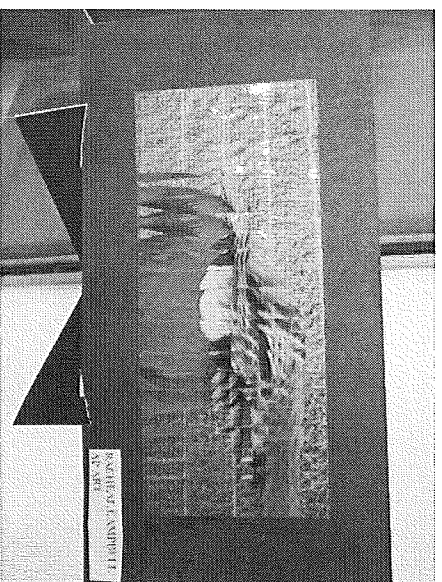

ART OF THE MONTH

Picture by Sydney Johnson

Picture by Racheal Campbell

Toblerone Tile by Angelica Borrows and Sydney Johnson, Sour Patch Tile by Lauren Maksymtiuk, and M&M Tile by Jaret Gil